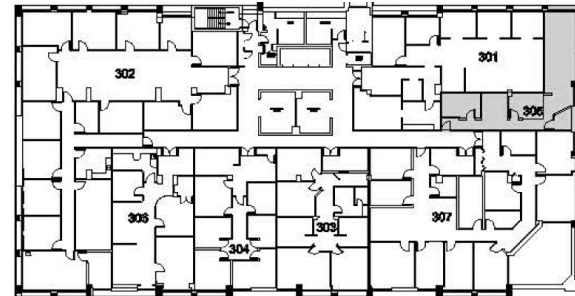

3250 MARY

3250 MARY STREET, COCONUT GROVE, FL 33133

Suite 305 | 1,134 RSF

Get in touch:

Steven Hurwitz
+1 (305) 960-8441
steven.hurwitz@am.jll.com

Doug Okun
+1 (305) 960-8444
doug.okun@am.jll.com