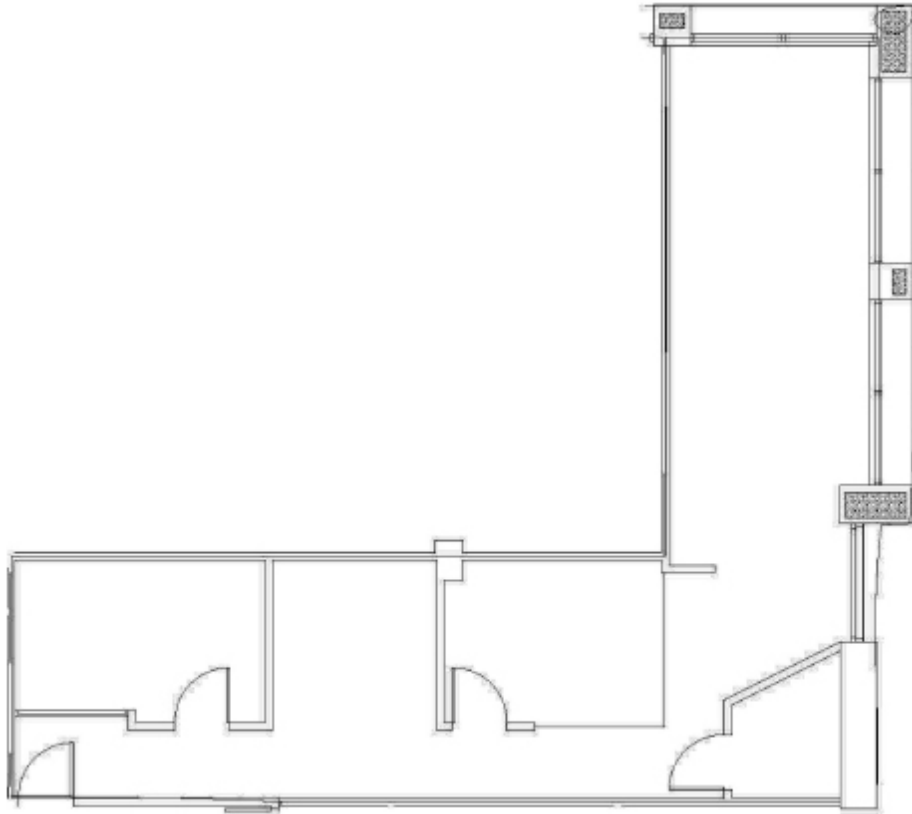

3250 MARY

3250 MARY STREET, COCONUT GROVE, FL 33133

Suite 305 | 1,134 RSF

Get in touch:

Steven Hurwitz
+1 (305) 960-8441
steven.hurwitz@am.jll.com

Doug Okun
+1 (305) 960-8444
doug.okun@am.jll.com